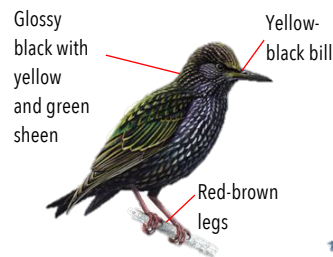

**How many can you find? Each item is worth 1 point.**

- Small spider
- Small creature on tree bark
- Snail
- Centipede
- Caterpillar
- Ground beetle
- Pine cone
- Earthworm
- Small seed
- Flying insect
- Berry
- Maggot or grub
- Fruit tree bud

**10-12** = Your sharp eyes and determination mean you will survive.

**7-9** = You will probably survive.

**4-6** = Your survival is doubtful.

**0-3** = Oh dear! You haven't found enough.

House Sparrow

Starling

Blue Tit

Blackbird

Woodpigeon

Jay

Heron

Female

Mallard

Male