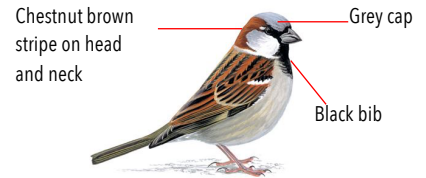

**How many can you find? Each item is worth 1 point.**

- Small spider
- Small creature on tree bark
- Snail
- Centipede
- Caterpillar
- Ground beetle
- Pine cone
- Earthworm
- Small seed
- Flying insect
- Berry
- Maggot or grub
- Fruit tree bud

**10-12** = Your sharp eyes and determination mean you will survive.

**7-9** = You will probably survive.

**4-6** = Your survival is doubtful.

**0-3** = Oh dear! You haven't found enough.

House Sparrow

Starling