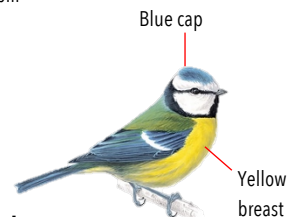

**How many can you find? Each item is worth 1 point.**

- Small spider
- Small creature on tree bark
- Snail
- Centipede
- Caterpillar
- Ground beetle
- Pine cone
- Earthworm
- Small seed
- Flying insect
- Berry
- Maggot or grub
- Fruit tree bud

**10-12** = Your sharp eyes and determination mean you will survive.

**7-9** = You will probably survive.

**4-6** = Your survival is doubtful.

**0-3** = Oh dear! You haven't found enough.

House Sparrow

Starling

Blue Tit

Blackbird

Woodpigeon

Jay

Heron

Female

Mallard

Male